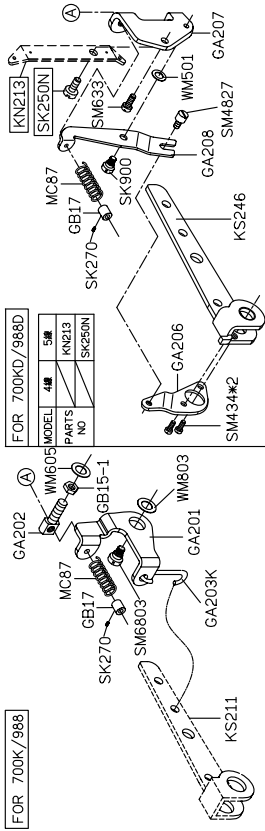

## 零件圖 PARTS LIST

此零件圖僅供參考

This parts list is for reference only.

CE

高林股份有限公司  
KAULIN MFG. CO., LTD.

FOR 700K/988

FOR 700KD/988D

# PARTS LIST FOR BK GROUP

# PARTS LIST FOR CT GROUP

FOR 700K/988

FOR 700KD/988D

MODEL	4#	5#
MM605	SK250N	SK250N

PARTS NO

KN213

SK250N

MC87

MODEL	#4	#5
PARTS NO	KV16	KV17

MODEL	#4	#5
PARTS NO	KV16	KV17